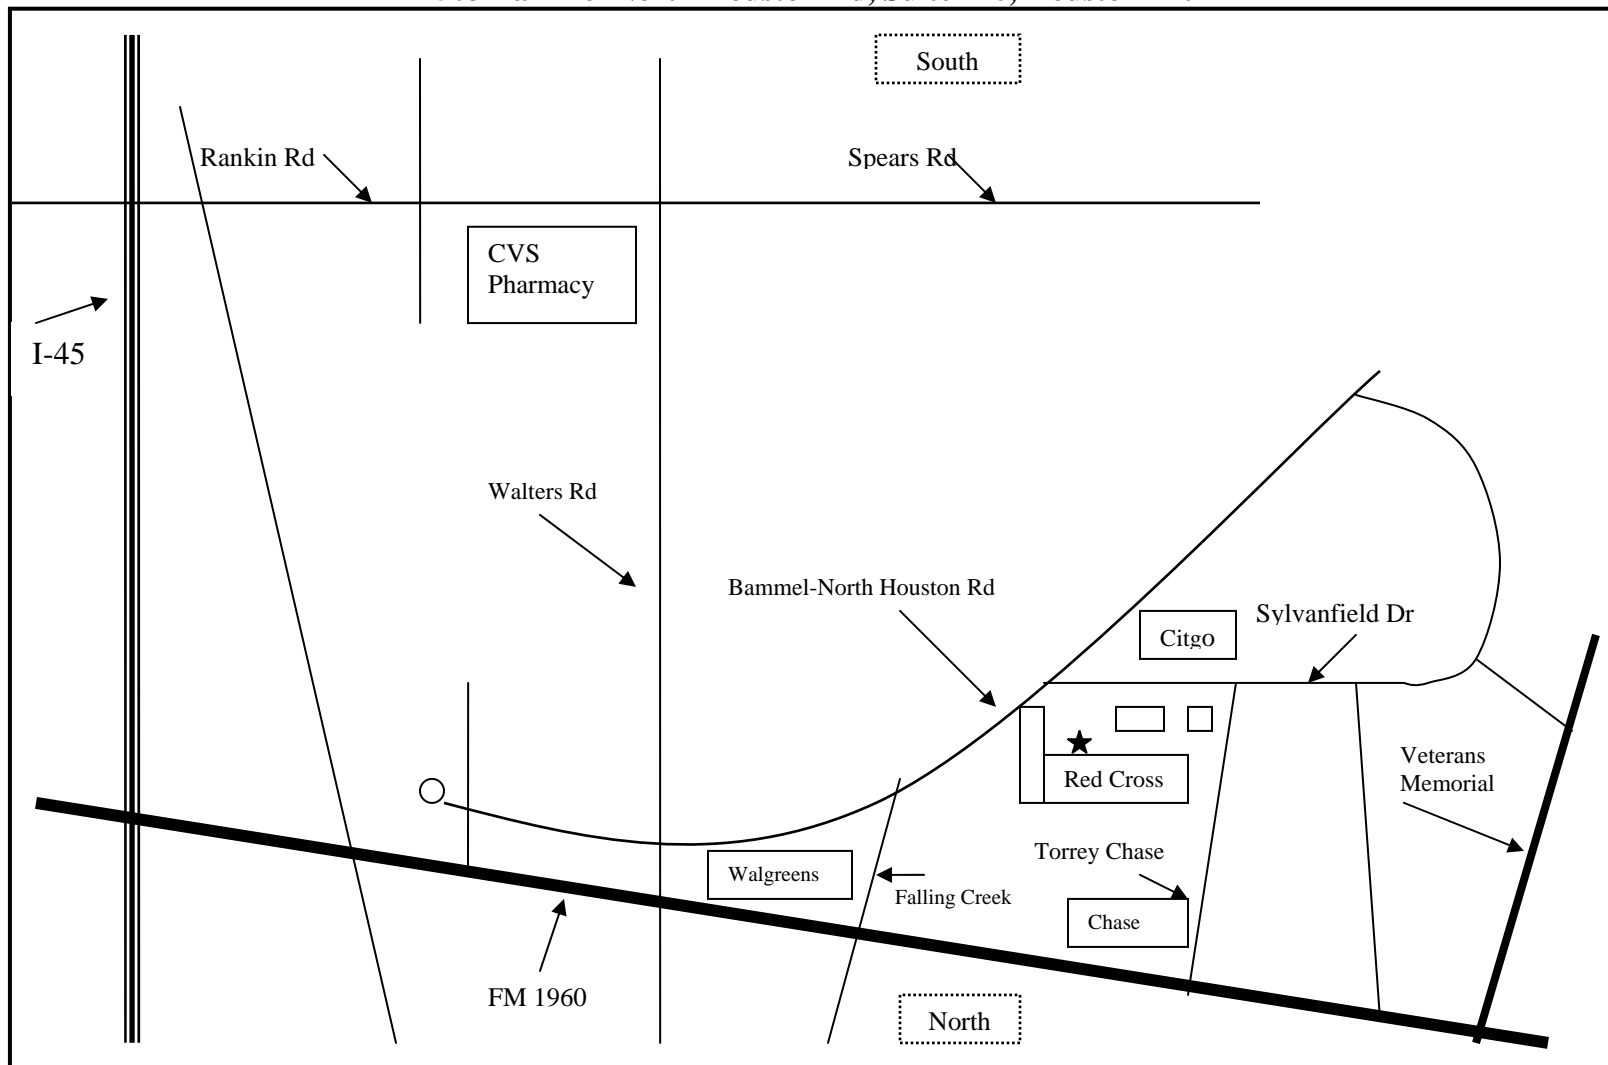

FM 1960 Branch Office Local Map
14503 Bammel North Houston Rd, Suite 210, Houston 77014

From Houston: Drive I-45 North past Beltway 8, EXIT Rankin Rd. Turn LEFT under freeway and head West on Rankin. Rankin Rd will change names to Spears Rd and continue through several stop lights. Turn RIGHT onto Walters Rd (CVS Pharmacy). Drive on Walters Rd. Turn LEFT onto Bammel North Houston Rd. Office is in Northchase Business Centre.